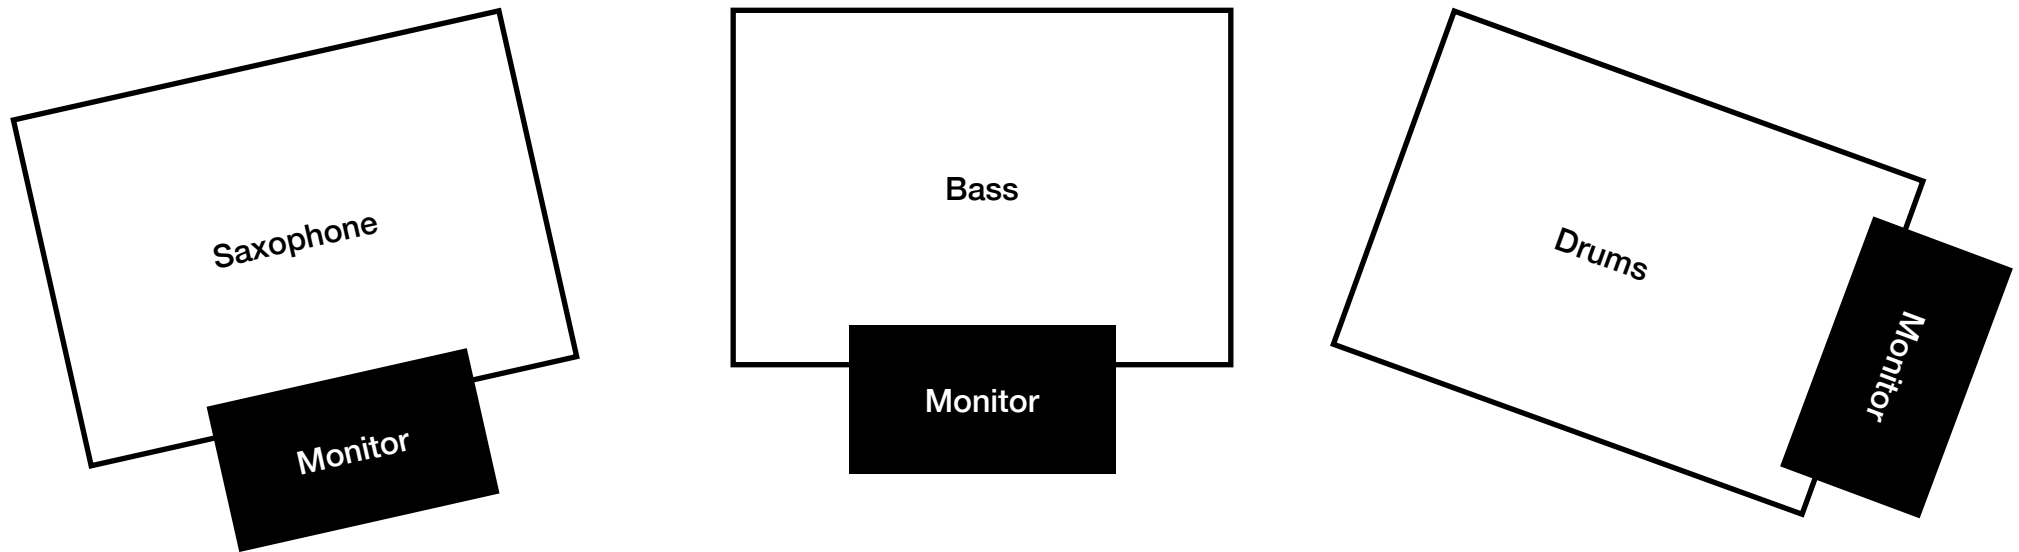

Techrider FLUT

Stage Plan:

Equipment:

- Drumset: 18" Bassdrum
12" Hänge-Tom
14" Stand-Tom
Hardware (Hi-hat-, 3x Cymbalstand, Snarestand, Bass Drum Peda,, Drum Stool)
- Microphones for Drumset
- 1x mic for announcements (stands by the saxophonist)
- 1x mic for Sopran- und Tenorsaxophone
- 1x mic for double bass
- 1x Bassamp
- 1x DI Box for double bass